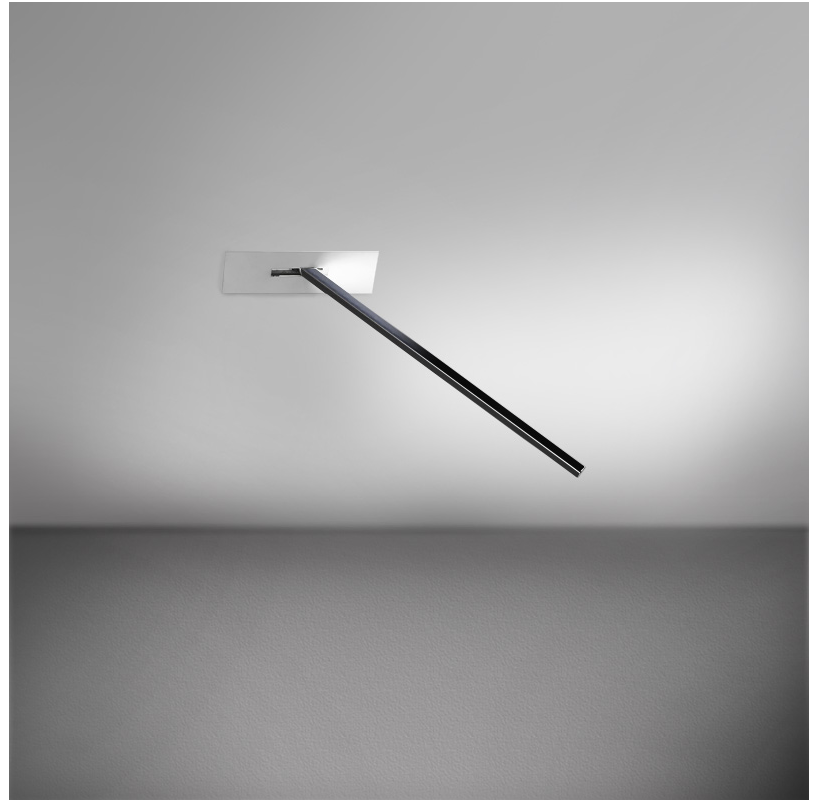

SPILLO 1 ROD RECESSED

D46014- _____ - _____
base number   Color   Finish
                                         Temperature   Options

1. To build a product code in our configurator select the specify button on the base model # product page
2. To build a manual product code on this datasheet choose from the options listed below in blue font and add the suffix to the base model #

GENERAL

Series: Spillo
Subseries: Spillo 1 Rod
Brand: Icone
Division: Design
Mounting Type: Recessed
Mounting Location: Wall
Subcategory: Ambient

PHYSICAL

Shape: Rectangle
Width (mm): 50
Width (in): 1 ¹⁵/₁₆
Height (mm): 400
Height (in): 15 ³/₄
Light Distribution: Adjustable
Fixture Finish: WHI / BLK / CHR / BGD
Fixture Material: Brass

ELECTRICAL

Lamp Type: LED
Total Output Wattage (W): 4.8
Dimming: 0-10V Dimming
Driver Included: No
Driver Location: Remote
Driver Type: Constant Voltage - 120Vac
Driver Class: Class 2
Input Voltage (V): 120
Output Voltage (V): 12
Upon Request: (Not included, see components) 0-10Vdc dimming / 277Vac

LED

Color Temperature (°K): 2700 / 3000
Nominal Lumen (lm): 440
CRI: >90 CRI
Lamp Life (hrs): 50000

OPTICAL

Adjustability: Tilt 120°

RATINGS AND CERTIFICATIONS

Certified By: Certified for North American Standards
IP rating: IP20