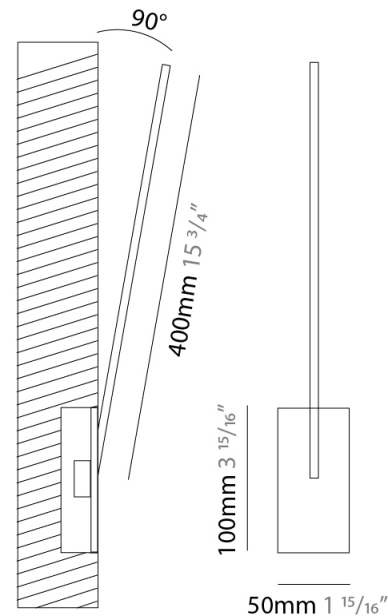

SPILLO 1 ROD RECESSED

D46014- _____ - _____
base number   Color   Finish
                                         Temperature   Options

1. To build a product code in our configurator select the specify button on the base model # product page
2. To build a manual product code on this datasheet choose from the options listed below in blue font and add the suffix to the base model #

GENERAL

Series: Spillo
Subseries: Spillo 1 Rod
Brand: Icone
Division: Design
Mounting Type: Recessed
Mounting Location: Wall
Subcategory: Ambient

PHYSICAL

Shape: Rectangle
Width (mm): 50
Width (in): 1 ¹⁵/₁₆
Height (mm): 400
Height (in): 15 ³/₄
Light Distribution: Adjustable
Fixture Finish: WHI / BLK / CHR / BGD
Fixture Material: Brass

ELECTRICAL

Lamp Type: LED
Total Output Wattage (W): 4.8
Dimming: 0-10V Dimming
Driver Included: No
Driver Location: Remote
Driver Type: Constant Voltage - 120Vac
Driver Class: Class 2
Input Voltage (V): 120
Output Voltage (V): 12
Upon Request: (Not included, see components) 0-10Vdc dimming / 277Vac

LED

Color Temperature (°K): 2700 / 3000
Nominal Lumen (lm): 440
CRI: >90 CRI
Lamp Life (hrs): 50000

OPTICAL

Adjustability: Tilt 120°

RATINGS AND CERTIFICATIONS

Certified By: Certified for North American Standards
IP rating: IP20