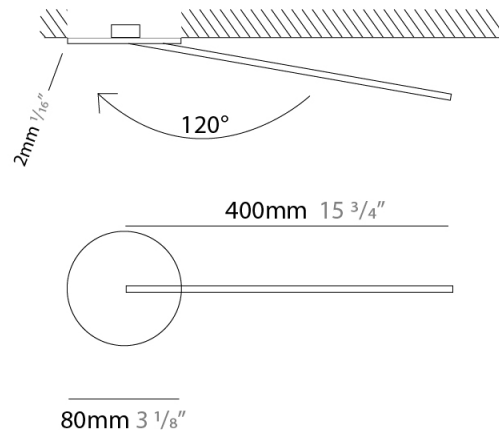

PROJECT
TYPE
SPECIFIER
QUANTITY
DATE

SPILLO 1 ROD ROUND BASE RECESSED

D46022- -
base number   Color   Finish
                         Temperature   Options

1. To build a product code in our configurator select the specify button on the base model # product page
2. To build a manual product code on this datasheet choose from the options listed below in blue font and add the suffix to the base model #

GENERAL

Series: Spillo
Subseries: Spillo 1 Rod Round Base
Brand: Icone
Division: Design
Mounting Type: Recessed
Mounting Location: Wall
Subcategory: Ambient

PHYSICAL

Shape: Rectangle
Width (mm): 50
Width (in): 1 ¹⁵/₁₆
Height (mm): 400
Height (in): 15 ³/₄
Light Distribution: Adjustable
Fixture Finish: WHI / BLK / CHR / BGD
Fixture Material: Brass

ELECTRICAL

Lamp Type: LED
Total Output Wattage (W): 4.8
Dimming: 0-10V Dimming
Driver Included: No
Driver Location: Remote
Driver Type: Constant Voltage - 120Vac
Driver Class: Class 2
Input Voltage (V): 120
Output Voltage (V): 12
Upon Request: (Not included, see components) 0-10Vdc dimming / 277Vac

LED

Color Temperature (°K): 2700 / 3000
Nominal Lumen (lm): 440
CRI: >90 CRI
Lamp Life (hrs): 50000

OPTICAL

Adjustability: Tilt 120°

RATINGS AND CERTIFICATIONS

Certified By: Certified for North American Standards
IP rating: IP20